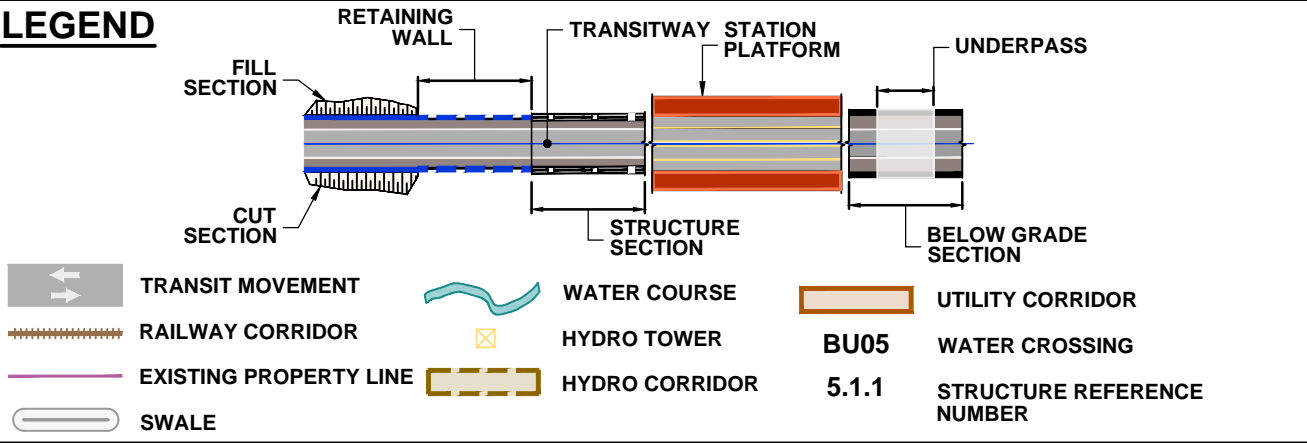

DRAWING NAME: J:\07\7624 ON-MTO 407 TRANSITWAY WC TO BRANT ST General\03 - Drawings\2 - Plates\ERR Plan and Profile\407 TM4-Plate 59.dwg
 MODIFIED: May 22, 2020, 3:25pm
 CREATED:

407 TRANSITWAY
 WEST OF BRANT STREET TO WEST OF HURONTARIO STREET
 G.W.P. 16-20003, CA 2016-E-0038
 PLAN AND PROFILE
 STA. 47+670 TO STA. 48+280