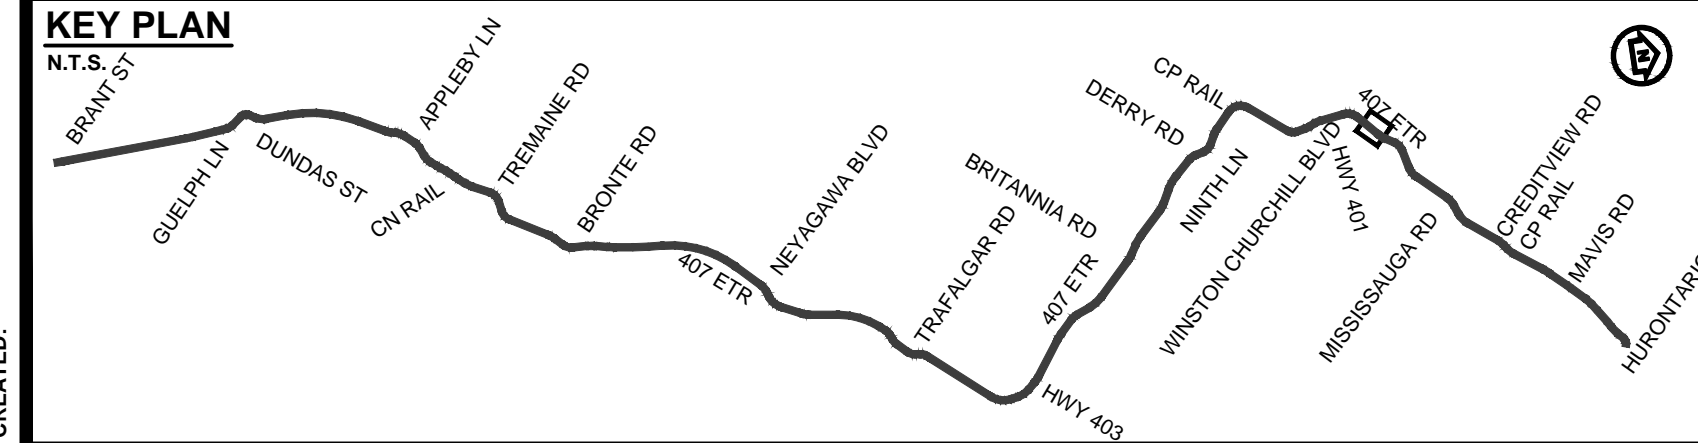

DRAWING NAME: J:\07\7624 ON-MTO 407 TRANSITWAY WC TO BRANT ST General\03 - Drawings\2 - Plates\ERR Plan and Profile\407 TM4-Plate 59.dwg
 MODIFIED: May 22, 2020, 3:25pm
 CREATED:

407 TRANSITWAY
 WEST OF BRANT STREET TO WEST OF HURONTARIO STREET
 G.W.P. 16-20003, CA 2016-E-0038
 PLAN AND PROFILE
 STA. 47+670 TO STA. 48+280

PLATE
59
 DATE
 11/20/2019